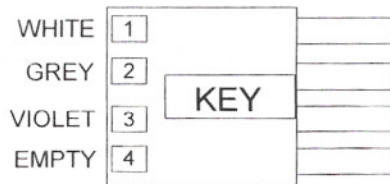

STANDARD 120V VALCO VALVE ACTUATOR

(AUTO SAMPLER-MALE CONNECTOR)