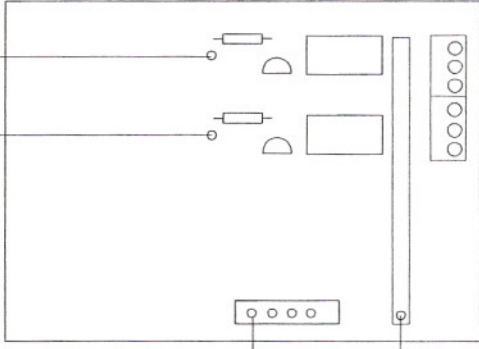

3' CABLE 3WIRE WITH CHASSIS GROUND

GC FEMALE CONNECTOR FOR RELAY

WHITE WIRE-RELAY#1 (N/O)-STEP

RED WIRE- RELAY#2 (N/O)-HOME

BLACK WIRE- COMMON JUMP RELAY 1&2

CHASSIS GROUND TO CHASSIS GROUND

YEL/RED-(HOME) OR ANY OPEN EVENT

YEL/BRN-(STEP) WIRE OR ANY OPEN EVENT

RELAY BOARD

CHASSIS GND

12v BLU/RED WIRE TO AMP BOARD