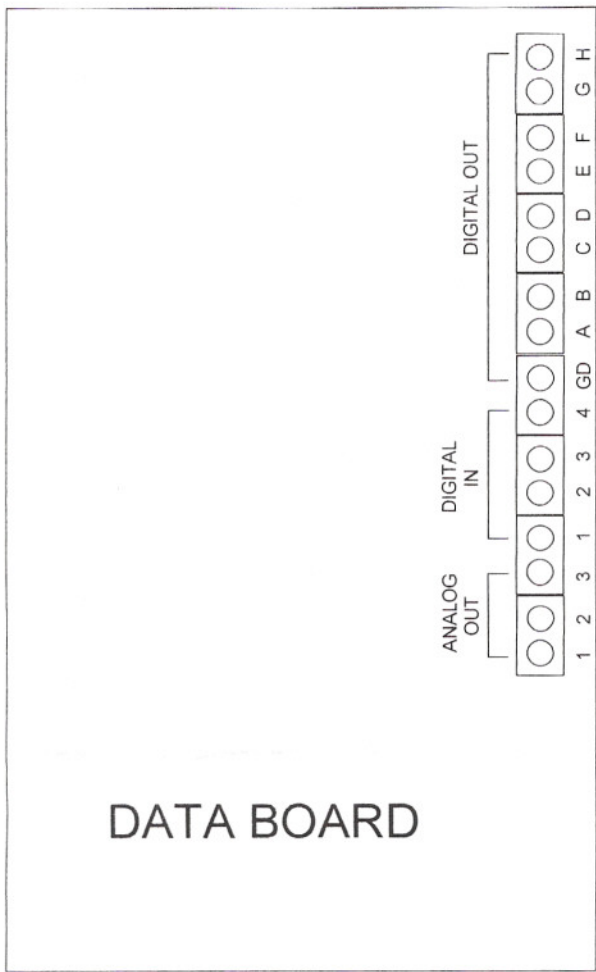

3' CABLE 3WIRE WITH CHASSIS GROUND

GC FEMALE CONNECTOR FOR RELAY

WHITE WIRE-RELAY#1 (N/O)-STEP

RED WIRE- RELAY#2 (N/O)-HOME

BLACK WIRE- COMMON JUMP RELAY 1&2

CHASSIS GROUND TO CHASSIS GROUND

YEL/RED-(HOME) OR ANY OPEN EVENT